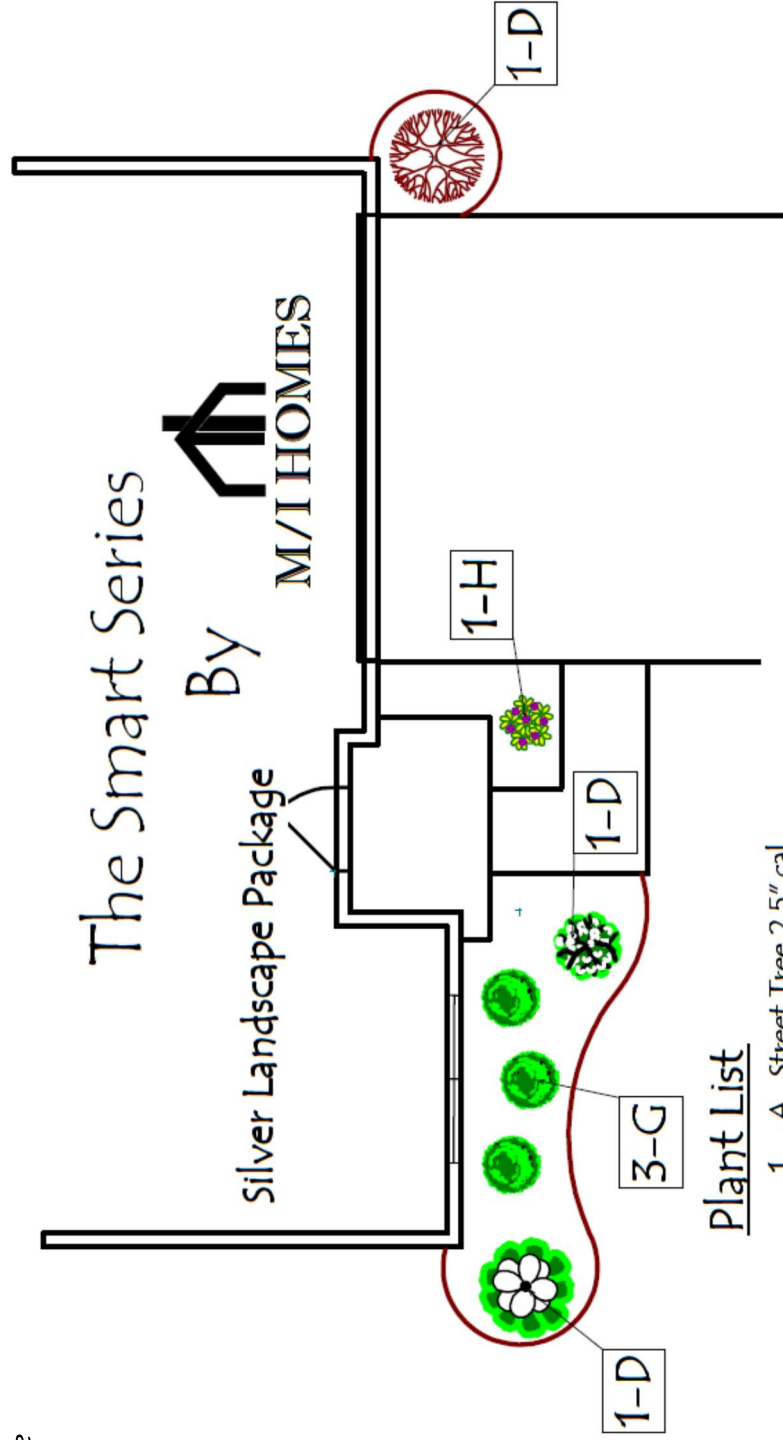

Typical in-line

The Smart Series

By  M/I HOMES

Silver Landscape Package

Plant List

- 1 A Street Tree 2.5" cal.
 - 3 ⁺ D Lg. Deciduous Shrubs 24-36"
 - 3 G Medium Evergreen Shrubs 18-24"
 - 1 H Small Deciduous Shrub 15-18"
 - .5 T Cu. Yd. Topsoil
 - 1.75 M Cu. Yds. Mulch
- Raise beds with equipment

1-A

Street Tree

1-D

1-H

1-D

3-G

1-D

ROB RICHTER
LANDSCAPING, INC.
Design-Install-Maintain

Typical corner-lot

Plant List

- 2 A Street Trees 2.5" cal.
- 3 D Lg. Deciduous Shrubs 24-36"
- 3 G Medium Evergreen Shrubs 18-24"
- 1 H Small Deciduous Shrub 15-18"
- .25 T Cu. Yd. Topsoil
- 1.75 M Cu. Yds. Mulch