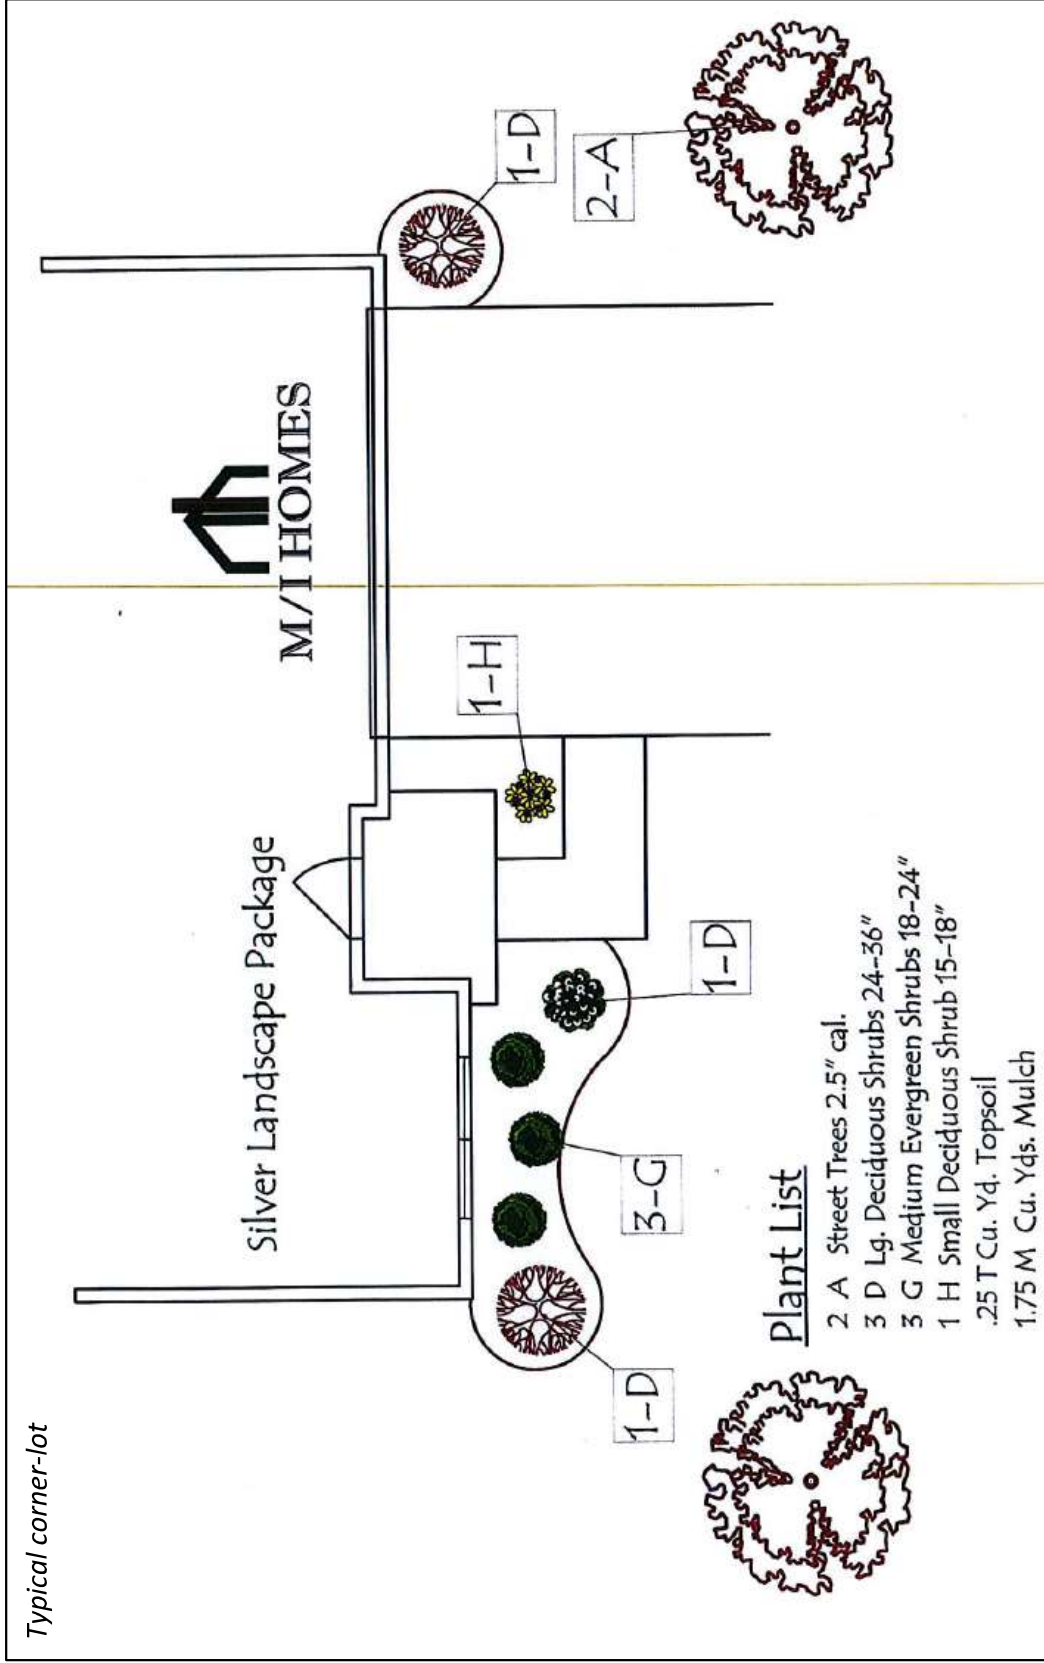

Typical in-line

The Smart Series

By  M/I HOMES

Silver Landscape Package

Plant List

- 1 A Street Tree 2.5" cal.
 - 3 ⁺ D Lg. Deciduous Shrubs 24-36"
 - 3 G Medium Evergreen Shrubs 18-24"
 - 1 H Small Deciduous Shrub 15-18"
 - .5 T Cu. Yd. Topsoil
 - 1.75 M Cu. Yds. Mulch
- Raise beds with equipment

1-A

Street Tree

1-D

1-H

1-D

3-G

1-D

ROB RICHTER
LANDSCAPING, INC.
Design-Install-Maintain

Typical corner-lot

Plant List

- 2 A Street Trees 2.5" cal.
- 3 D Lg. Deciduous Shrubs 24-36"
- 3 G Medium Evergreen Shrubs 18-24"
- 1 H Small Deciduous Shrub 15-18"
- .25 T Cu. Yd. Topsoil
- 1.75 M Cu. Yds. Mulch